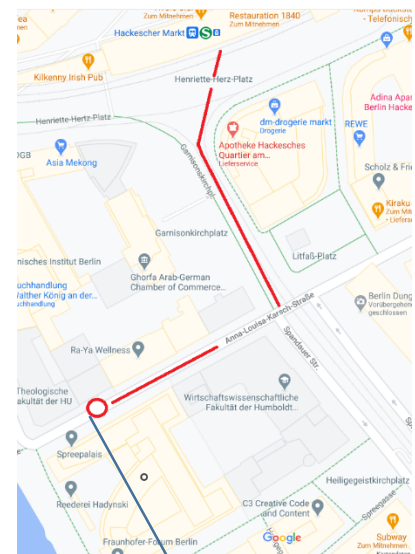

How to reach us

Address

Fraunhofer-Forum Berlin
Anna-Louisa-Karsch-Straße 2
10178 Berlin

From all directions:

The Fraunhofer-Forum Berlin is located in the center of Berlin, directly next to the Berliner Dom (Berlin Cathedral). You can reach us by S-Bahn or by car in the direction of Berlin-Mitte.

Directions

Get off at the **Hackescher Markt** station and exit towards Henriette-Hertz-Platz. Cross through Garnisonkirchplatz, and then turn right onto Anna-Louisa-Karsch-Straße (fig. 1).

Parking details

1. When approaching the parking garage, the garage door should open automatically. The underground carpark entrance has a maximum height of 2,05 m., and a speed limit of 10 km/h.

Fig. 1
Location plan

Fig. 2
Entrance Anna-Louisa-Karsch-Straße 2